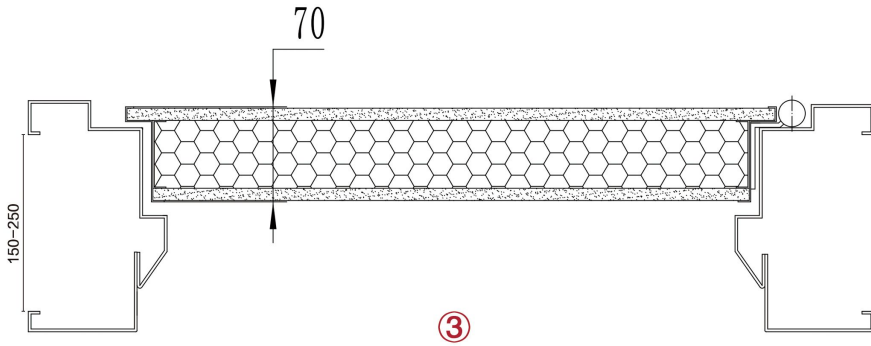

S01/2050*960

S02/2050*960

S03/2050*960

S04/2050*960

ADJUSTABLE ALUMINUM FRAME
(WOODEN) – STEEL DOOR

STEEL FRAME (WOOD)
STEEL – DOOR

ADJUSTABLE STEEL FRAME-STEEL DOOR

ADAMAN
STEEL DOOR www.shengugroup.com

STEEL FRAME STEEL DOOR

Options

A01

A02

A03

A04

A05

A06