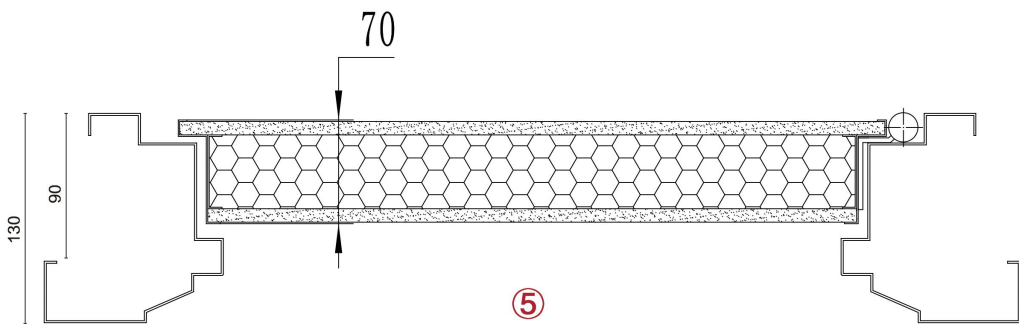

S01/2050*960

S02/2050*960

S03/2050*960

S04/2050*960

ADJUSTABLE ALUMINUM FRAME
(WOODEN) – STEEL DOOR

STEEL FRAME (WOOD)
STEEL – DOOR

ADJUSTABLE STEEL FRAME-STEEL DOOR

ADAMAN
STEEL DOOR www.shengugroup.com