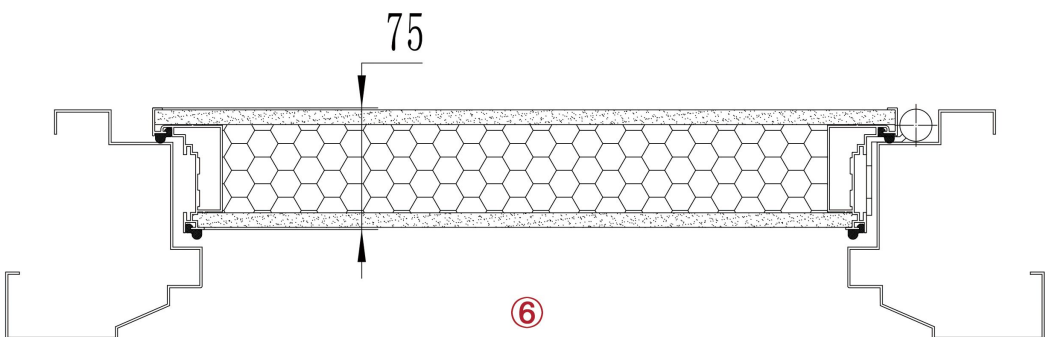

S01/2050*960

S02/2050*960

S03/2050*960

S04/2050*960

ADJUSTABLE ALUMINUM FRAME
(WOODEN) – STEEL DOOR

STEEL FRAME (WOOD)
STEEL – DOOR

ADJUSTABLE STEEL FRAME-STEEL DOOR

ADAMAN
STEEL DOOR www.shengugroup.com