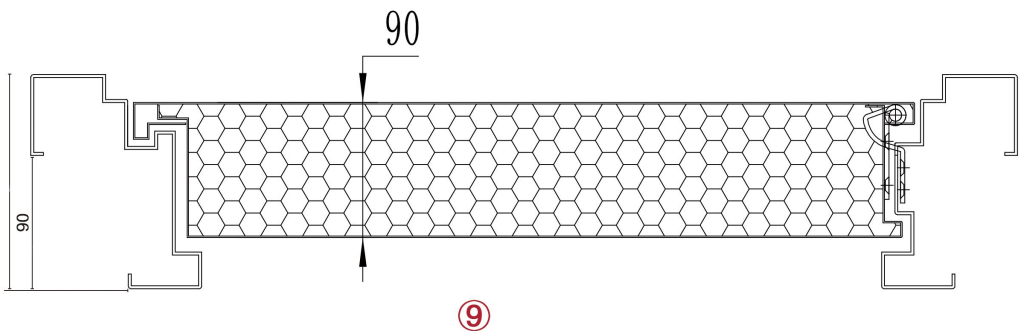

STEEL FRAME STEEL DOOR