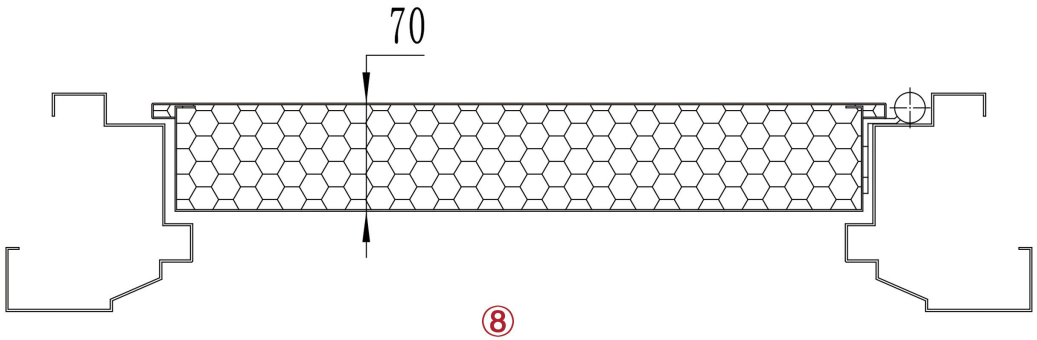

STEEL FRAME STEEL DOOR