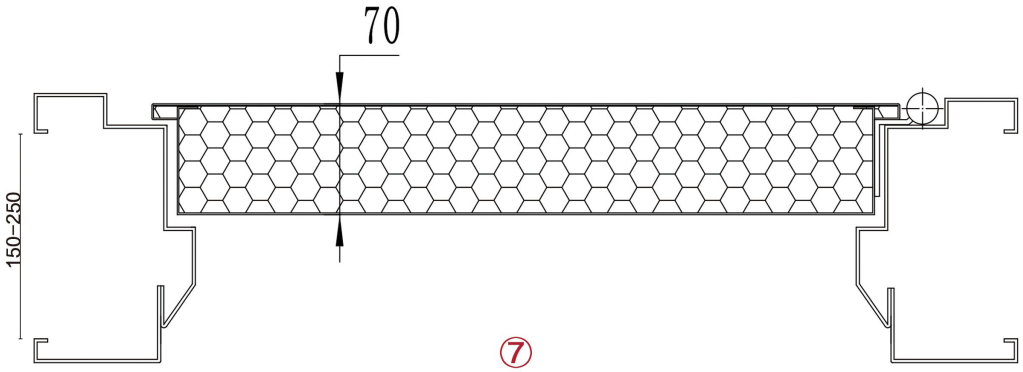

S01/2050*960

S02/2050*960

S03/2050*960

S04/2050*960

ADJUSTABLE ALUMINUM FRAME
(WOODEN) – STEEL DOOR

STEEL FRAME (WOOD)
STEEL – DOOR

ADJUSTABLE STEEL FRAME-STEEL DOOR

ADAMAN
STEEL DOOR www.shengugroup.com