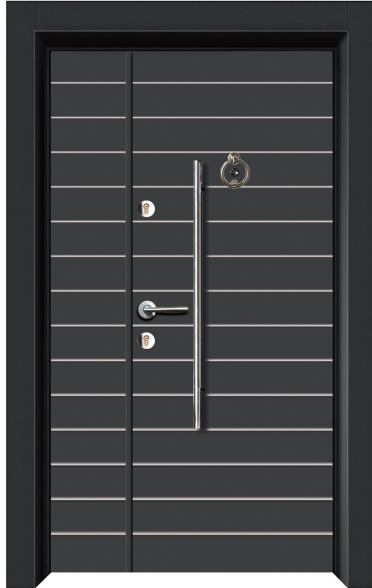

ADAMAN

STEEL DOOR www.shengugroup.com

T01

T02

T03

T04

T05

T06

V02

V03

V04

Villa aluminum front door

V05

V06

V07

V08

S01/2050*960

S02/2050*960

S03/2050*960

S04/2050*960

ADJUSTABLE ALUMINUM FRAME
(WOODEN) – STEEL DOOR

STEEL FRAME (WOOD)
STEEL – DOOR

ADJUSTABLE STEEL FRAME-STEEL DOOR

ADAMAN
STEEL DOOR www.shengugroup.com