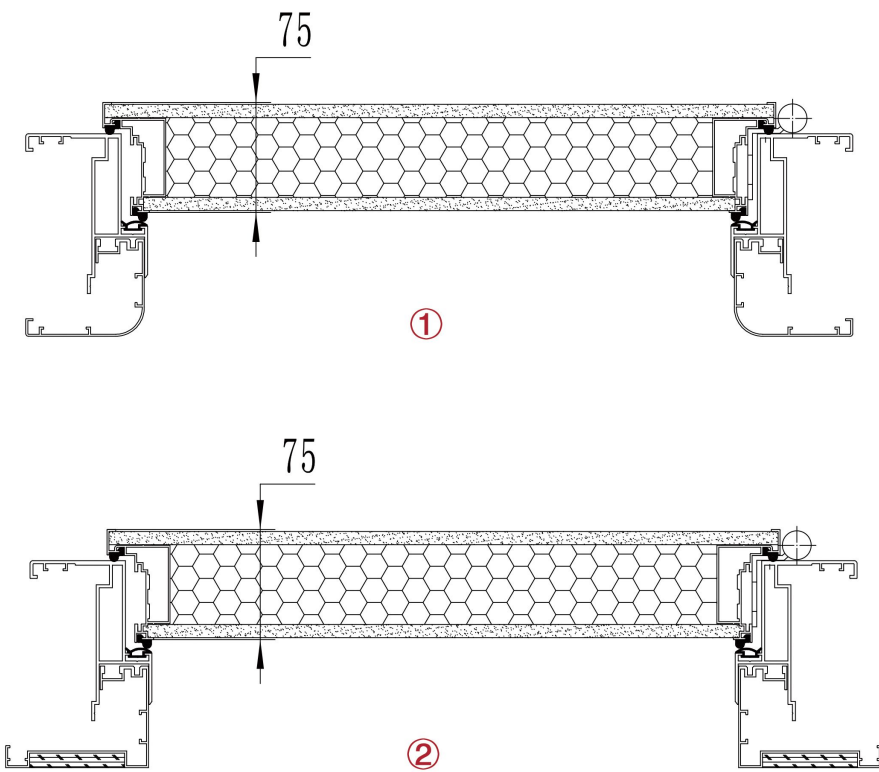

S01/2050*960

S02/2050*960

S03/2050*960

S04/2050*960

ADJUSTABLE ALUMINUM FRAME
(WOODEN) – STEEL DOOR

STEEL FRAME (WOOD)
STEEL – DOOR

ADJUSTABLE STEEL FRAME-STEEL DOOR

ADAMAN
STEEL DOOR www.shengugroup.com