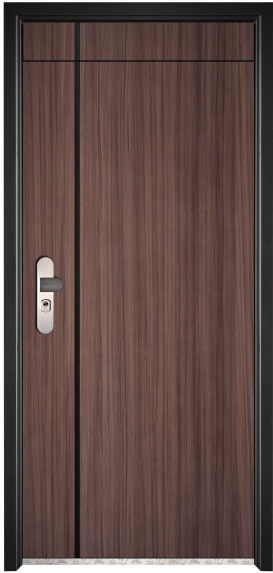

W06

W07

W08

W09

W10

W11

W12

V01

V02

V03

V04

Villa aluminum front door

V05

V06

V07

V08

S01/2050*960

S02/2050*960

S03/2050*960

S04/2050*960

ADJUSTABLE ALUMINUM FRAME
(WOODEN) – STEEL DOOR

STEEL FRAME (WOOD)
STEEL – DOOR

ADJUSTABLE STEEL FRAME-STEEL DOOR

ADAMAN
STEEL DOOR www.shengugroup.com