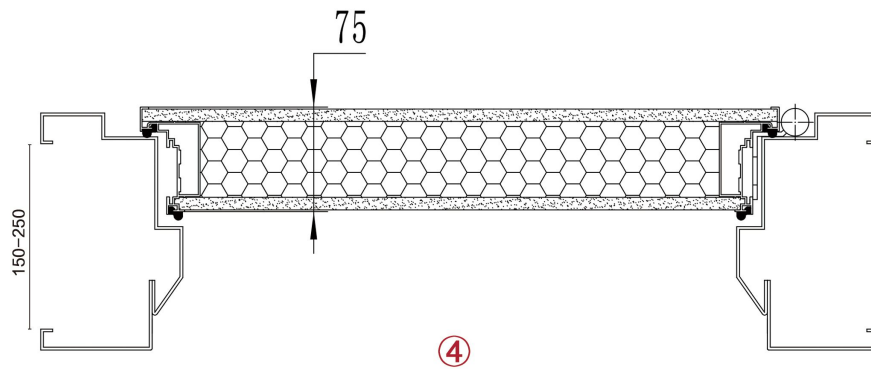

S01/2050*960

S02/2050*960

S03/2050*960

S04/2050*960

ADJUSTABLE ALUMINUM FRAME
(WOODEN) – STEEL DOOR

STEEL FRAME (WOOD)
STEEL – DOOR

ADJUSTABLE STEEL FRAME-STEEL DOOR

ADAMAN
STEEL DOOR www.shengugroup.com

STEEL FRAME STEEL DOOR

Options

A01

A02

A03

A04

A05

A06